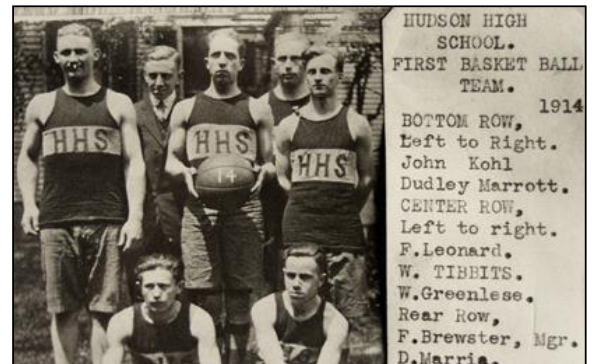

Most Points Scored Single Game (History)

Points	Score	W/L	Opponent	Where	Date
11	11-18	L	North Hill ME	Hudson (Town Hall)	2/5/1914
12	12-39	L	Copley	?	12/3/1915
14	14-25	L	Cuyahoga Falls	?	12/10/1915
19	19-15	W	Ravenna	?	12/17/1915
36	36-12	W	Twinsburg	Hudson	2/19/1916
52	52-13	W	Macedonia	Hudson	2/18/1919
52	52-14	W	Norton	?	2/12/1932
53	53-14	W	Macedonia	?	12/17/1937
61	61-35	W	Mogadore	Hudson	12/16/1944
67	67-24	W	Bath	Hudson	1/18/1946
93	93-18	W	Aurora	Hudson	2/2/1946
101	101-48	W	Revere	at Revere	1/7/1956
113	113-49	W	Highland	Hudson	12/6/1985

Most Points per Game Average (Season)

Points	Year	Record
76.5	1990-91	12-9
74.2	1987-88	17-4
71.3	1995-96	17-5
70.6	1994-95	17-5
70.5	1952-53	10-7
69.3	1988-89	12-9
68.5	1977-78	16-4
68.1	1991-92	16-6
67.8	1989-90	11-10
67.7	1981-82	10-11

Largest Margin of Victory Average (Season)

Points	Avg. Score	Year	Record
22.0	71.3 - 49.4	1995-96	17-5
19.5	61.8 - 42.3	1962-63	18-4
18.9	41.2 - 22.2	1940-41	18-1
14.4	68.1 - 53.7	1991-92	16-6
13.9	54.8 - 40.9	1961-62	15-9
13.8	74.2 - 60.2	1987-88	17-4
12.7	33.1 - 20.4	1937-38	15-1
12.5	70.6 - 58.1	1994-95	17.5
12.5	52.9 - 40.5	1949-50	18-3
12.4	44.6 - 32.2	1947-48	17-3